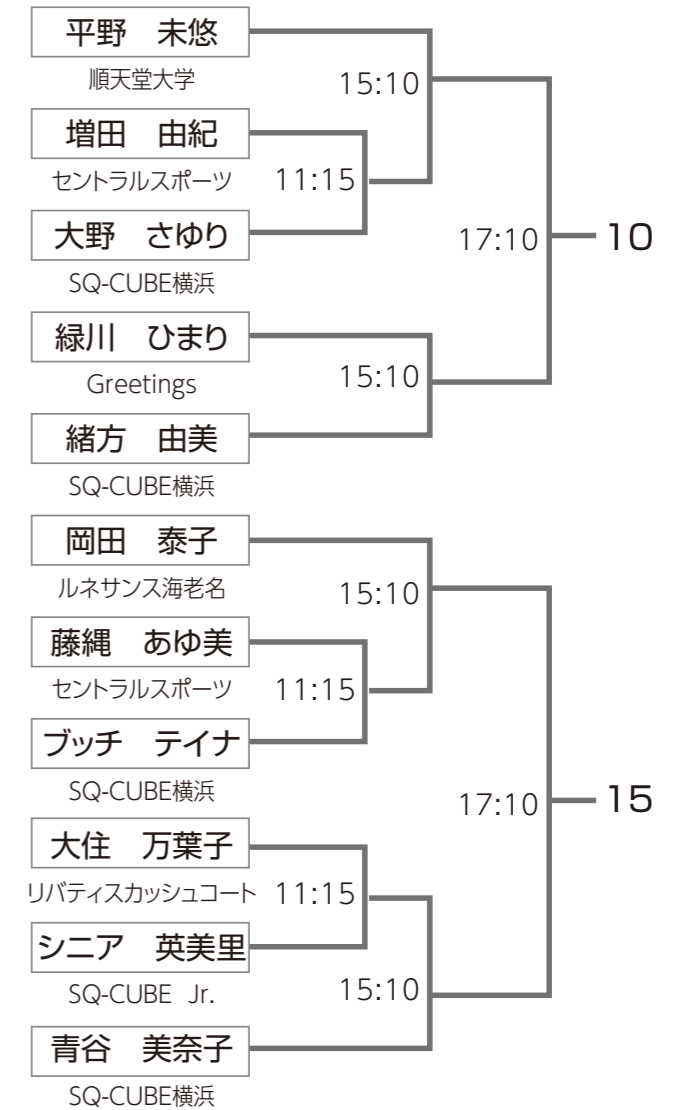

DYNAM CUP SQ-CUBE OPEN 2022 in YOKOHAMA

選手権女子予選 3日(火・祝)