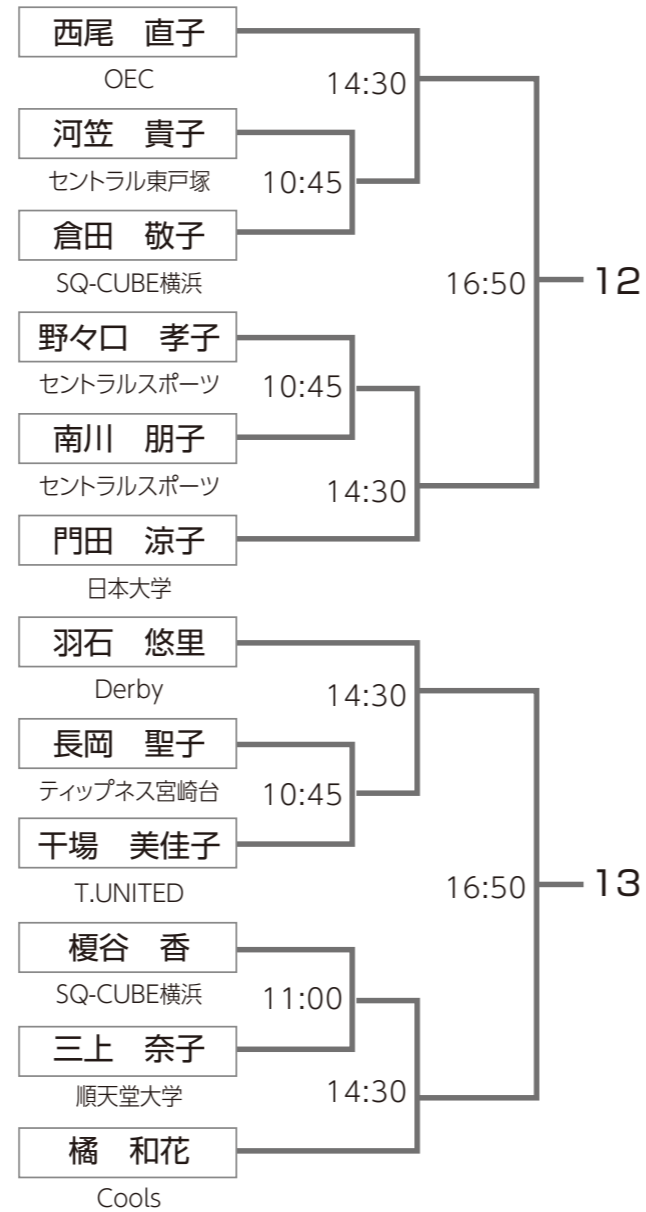

DYNAM CUP SQ-CUBE OPEN 2022 in YOKOHAMA

選手権女子予選 3日(火・祝)