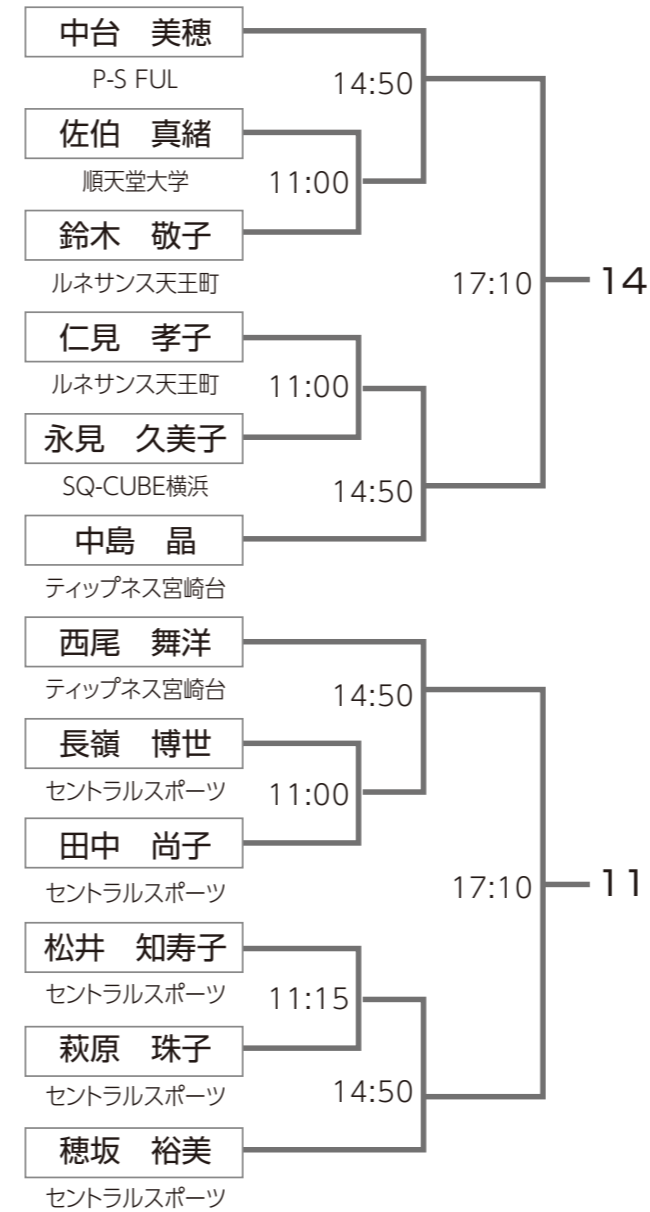

DYNAM CUP SQ-CUBE OPEN 2022 in YOKOHAMA

選手権女子予選 3日(火・祝)