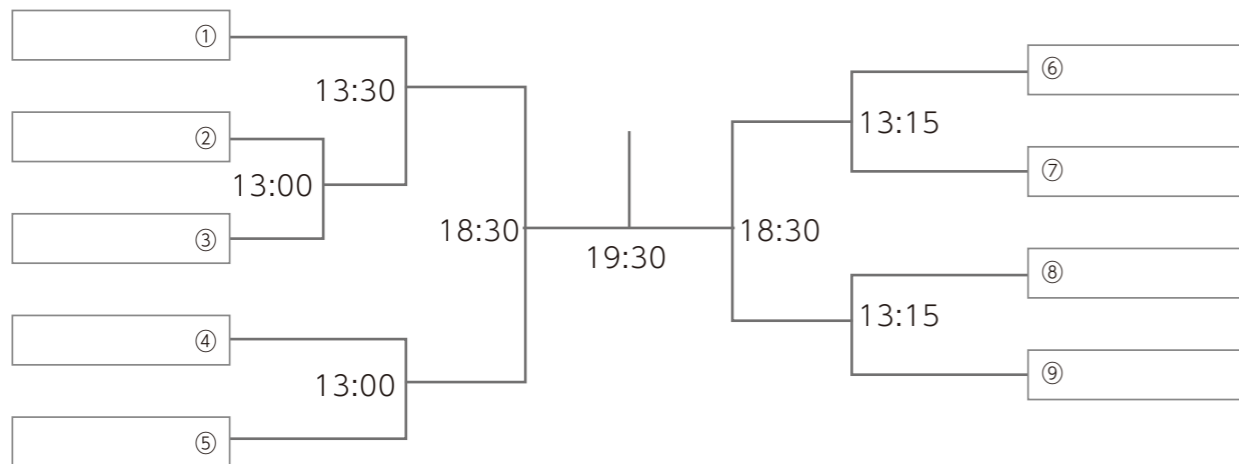

DYNAM CUP SQ-CUBE OPEN 2022 in YOKOHAMA

フレンド A 男子 4日(水・祝)

プレート戦

フレンド B 男子 4日(水・祝)

プレート戦